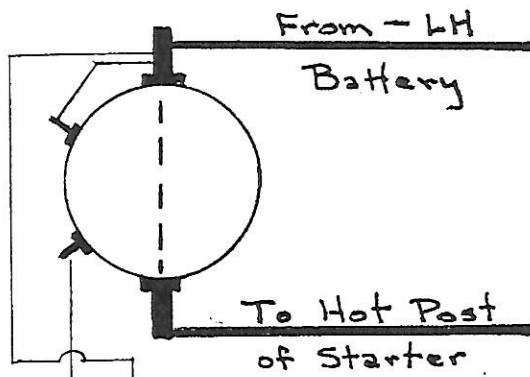

Mack B Model 24V Start-12V Run

Series-Parallel Wiring for Pos. Ground

Start Position

Run Position

Top View
of Solenoid

Right Hand
View of Series
Parallel Switch

From + RH Battery
To Grd. Post of Starter

From + RH Battery
To Grd. Post of Starter

Mack B Model 24V Start - 12V Run Series-Parallel Wiring for Neg. Ground

Start Position

Run Position

Top View
of Solenoid

Right Hand
View of Series
Parallel Switch

From - RH Battery
To Grd. Post of Starter

From - RH Battery
To Grd. Post of Starter