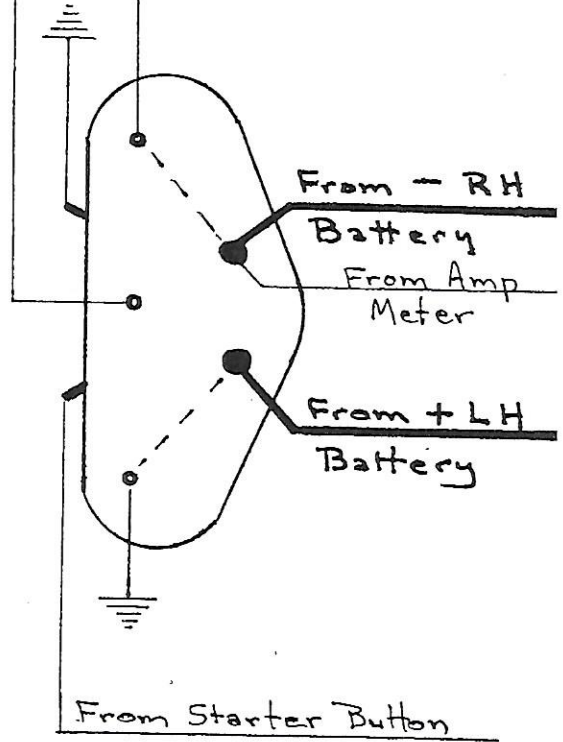

Mack B Model 24V Start-12V Run

Series-Parallel Wiring for Pos. Ground

Start Position

Run Position

Top View
of Solenoid

Right Hand
View of Series
Parallel Switch

From + RH Battery
To Grd. Post of Starter

From + RH Battery
To Grd. Post of Starter

Mack B Model 24V Start - 12V Run Series-Parallel Wiring for Neg. Ground

Start Position

Run Position

Top View
of Solenoid

Right Hand
View of Series
Parallel Switch

From - RH Battery
To Grd. Post of Starter

From - RH Battery
To Grd. Post of Starter