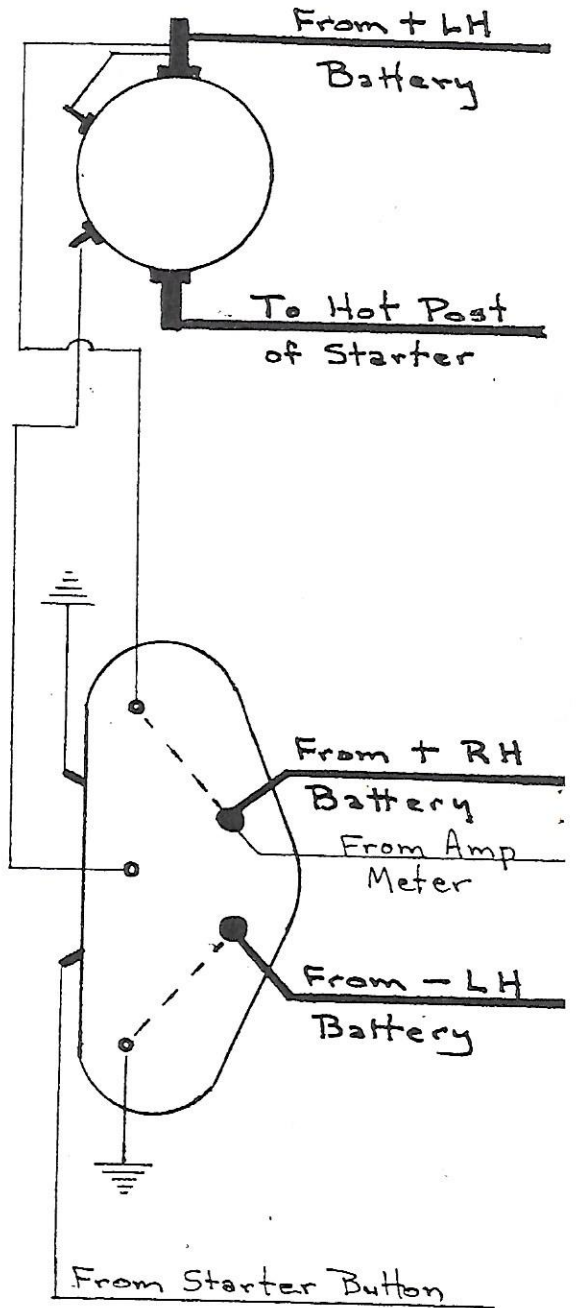

Mack B Model 24V Start-12V Run

Series-Parallel Wiring for Pos. Ground

Start Position

Run Position

Top View
of Solenoid

Right Hand
View of Series
Parallel Switch

From + RH Battery
To Grd. Post of Starter

From + RH Battery
To Grd. Post of Starter

Mack B Model 24V Start - 12V Run Series-Parallel Wiring for Neg. Ground

Start Position

Run Position

Top View
of Solenoid

Right Hand
View of Series
Parallel Switch

From - RH Battery
To Grd. Post of Starter

From - RH Battery
To Grd. Post of Starter