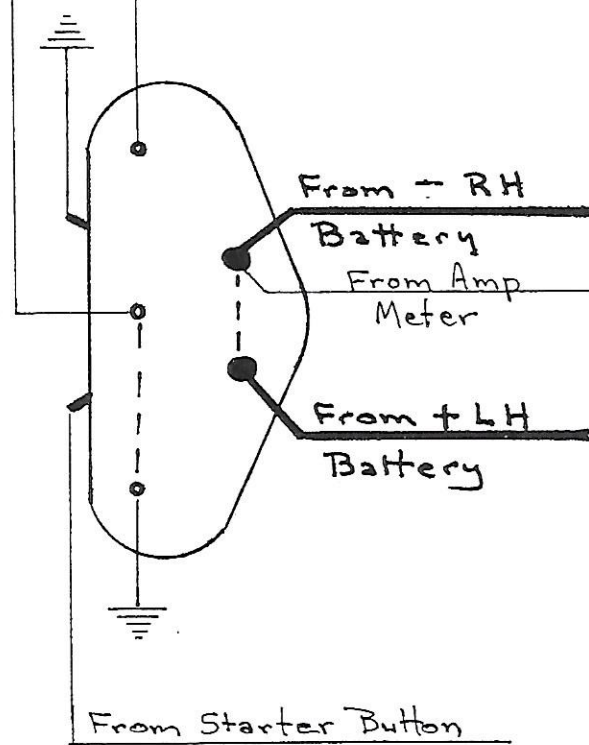

Mack B Model 24V Start-12V Run

Series-Parallel Wiring for Pos. Ground

Start Position

Run Position

Top View
of Solenoid

Right Hand
View of Series
Parallel Switch

From + RH Battery
To Grd. Post of Starter

From + RH Battery
To Grd. Post of Starter

Mack B Model 24V Start - 12V Run Series-Parallel Wiring for Neg. Ground

Start Position

Run Position

Top View
of Solenoid

Right Hand
View of Series
Parallel Switch

From - RH Battery
To Grd. Post of Starter

From - RH Battery
To Grd. Post of Starter