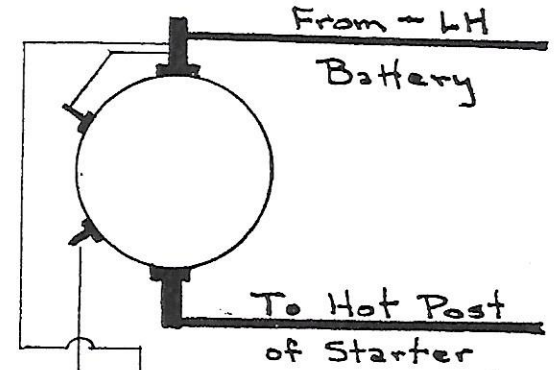

Mack B Model 24V Start-12V Run

Series-Parallel Wiring for Pos. Ground

Start Position

Run Position

Top View
of Solenoid

Right Hand
View of Series
Parallel Switch

From + RH Battery
To Grd. Post of Starter

From + RH Battery
To Grd. Post of Starter

Mack B Model 24V Start - 12V Run Series-Parallel Wiring for Neg. Ground

Start Position

Run Position

Top View
of Solenoid

Right Hand
View of Series
Parallel Switch

From - RH Battery
To Grd. Post of Starter

From - RH Battery
To Grd. Post of Starter