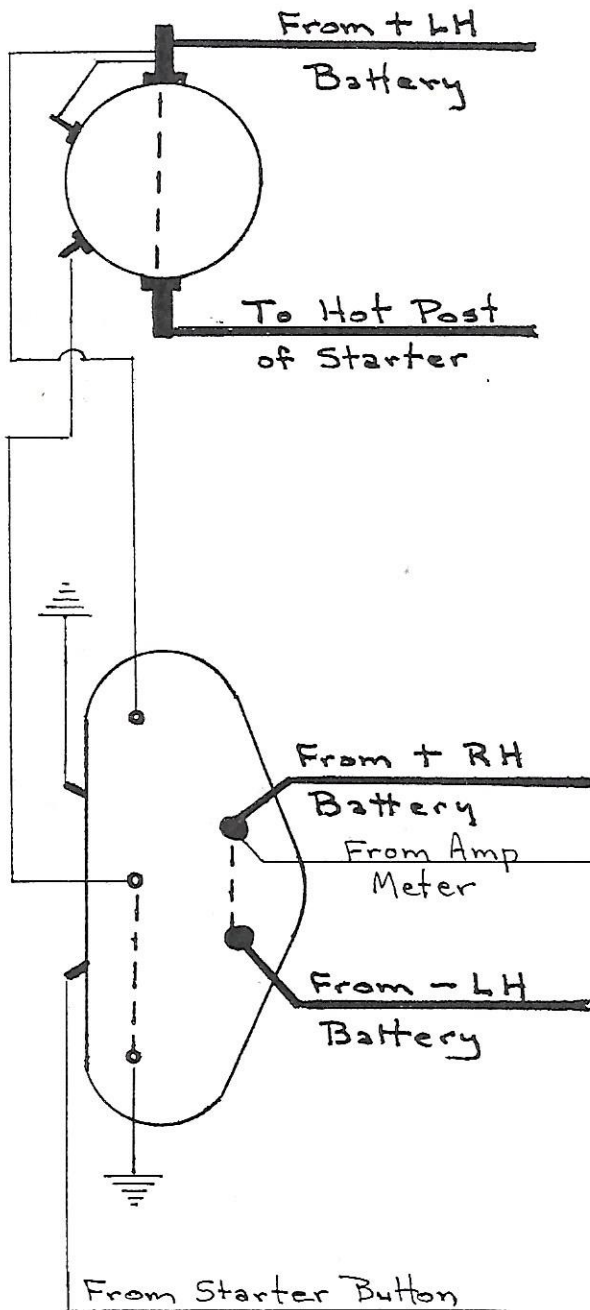

Mack B Model 24V Start-12V Run

Series-Parallel Wiring for Pos. Ground

Start Position

Run Position

Top View
of Solenoid

Right Hand
View of Series
Parallel Switch

From + RH Battery
To Grd. Post of Starter

From + RH Battery
To Grd. Post of Starter

Mack B Model 24V Start - 12V Run Series-Parallel Wiring for Neg. Ground

Start Position

Run Position

Top View
of Solenoid

Right Hand
View of Series
Parallel Switch

From - RH Battery
To Grd. Post of Starter

From - RH Battery
To Grd. Post of Starter